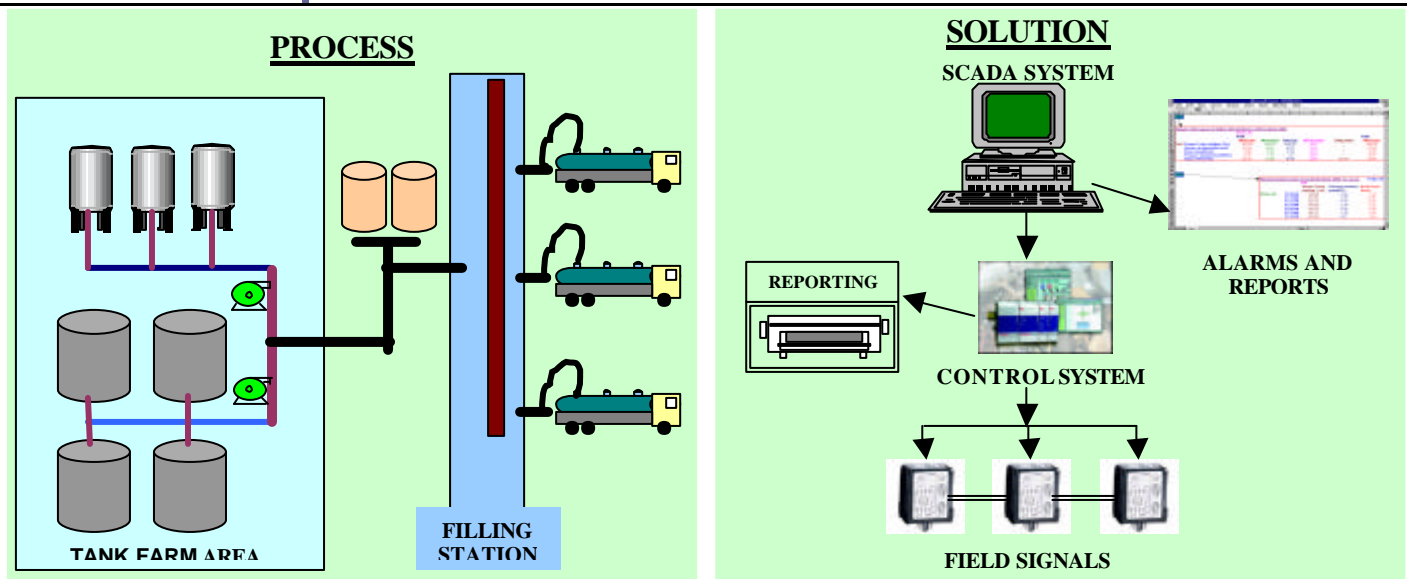

Product Overview	<p>Tank farms are generally used for storage and dispatch of various commodities, especially Petro Products, Crude Oil or Edible Oils. The automation system requires high accuracy measurement and a control system to operate an interlock of an array of valves. The Automation system designed uses combination of expandable Control Platform and precision filed instrumentation.</p>
System Components – Control Hardware	 <p>A Control System with Open Architecture Design provides optimum platform for modular and expandable control. The System uses advance embedded technology to provide simple to complex interlock and controls with unmatched power yet simple to operate and build.</p>
System Components – Control Software & HMI	<p>The System uses the advanced software tools and components to build the necessary interfaces with the process. The embedded web software ensures (optional) better multiple interfaces over an Ethernet network. Also connected are the hardware based Human Machine Interface (Operator and Terminal), which are to be installed near the processor for better monitoring.</p> <p>The software can be installed on computer terminal and provides features like Graphics, Trending, History and Reports over user friendly formats</p>
Sensors, Transmission Control Elements	<p>While the advanced control hardware and software ensures the better control utility; highly updated sensors enhance the system performance and transmitters as well as precise control enhances, which are sourced from the international reputed manufacturers.</p>